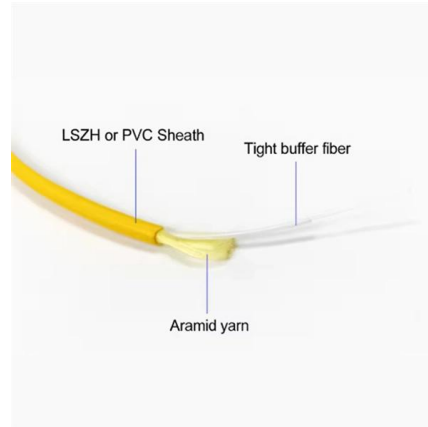

Building - ELEKTRO ITALIA

GEWISS offers a complete industrial power distribution and supply system to meet every need. Construction sites distribution boards (68 Q-BOX/Q-DIN range), energy and service distribution

electrical installation boxes Manufacturer/Producer

51 suppliers for electrical installation boxes Manufacturer/Producer Find wholesalers and contact them directly B2B marketplace Find companies now!