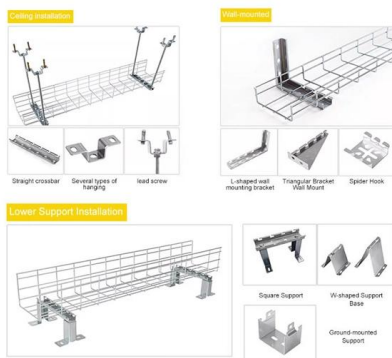

INSTALLATION METHOD

Suspended Scaffolding Accessories-Skyliftec

Q: What are the common types of suspended scaffolding accessories? A: The common types of suspended scaffolding accessories include suspension hooks, safety locks, wire ropes, guardrails,