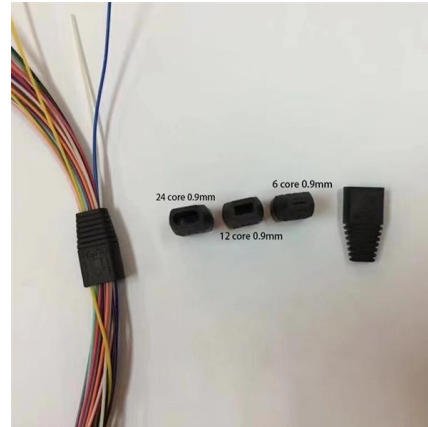

Cheap Suspended Platform Control Boxes

Types of Suspended Platform Control Boxes A suspended platform control box is a vital component in the operation of suspended platforms--commonly known as gondolas or suspended

Suspended Platform Electric Control Box

Description The Suspended Platform Electric Control Box is a vital component for the safe and efficient operation of gondola lifts and suspended access platforms.

outdoor electrical distribution box size electric control

Component of the suspended platform. The suspended platform is mainly composed by suspension mechanism, hoist, safety lock, electric control box, working