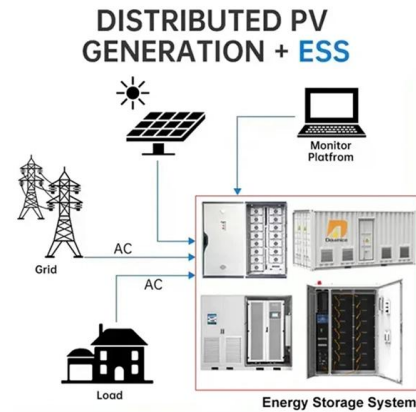

Cheap Suspended Platform Control Boxes

Find reliable suspended platform control boxes for various tasks. Shop high-quality, durable, and affordable solutions from top suppliers. Perfect for industrial use.