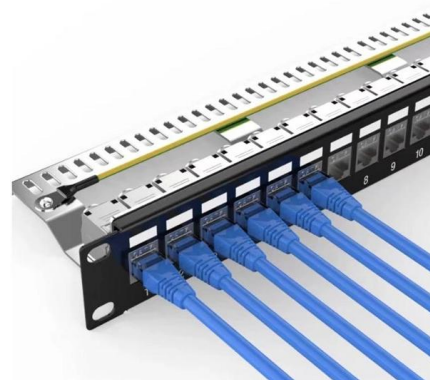

Suspended Platform Electric Box Control Panel Distribution Box

Our main products are building hoist, industrial hoist, mast climbing platform, suspended platform and retractable loading platform. Xingdou is an ISO9000, CE, TUV and COC certified supplier.