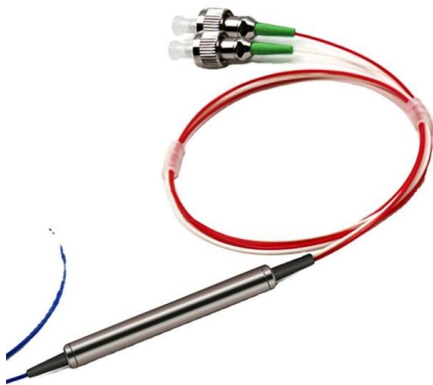

ZLP630 Suspended Platform - Europe Rigid

The complete system consists of the working platform equipped with two electric LTD hoists and the support wheels, suspended by means of steel wire ropes from a