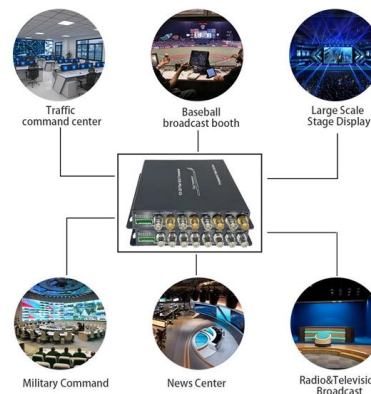

Patch Cord SC Duplex Fiber Optic Cable Assemblies - Mouser

Mouser offers inventory, pricing, & datasheets for Patch Cord SC Duplex Fiber Optic Cable Assemblies.