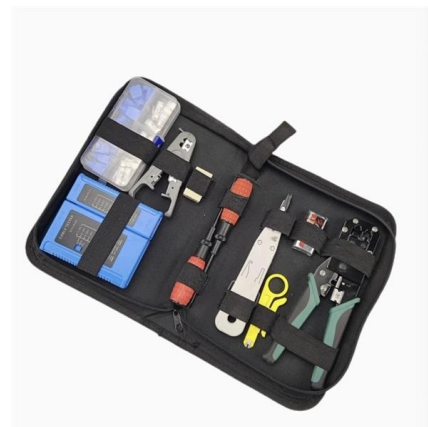

Distribution box construction

So for this example you need to prepare the following PVC pipes: 1 DN50 for the inlet, 1 DN75, 1 DN32, 1 DN25 for the outlets and always a DN75 for the overflow.