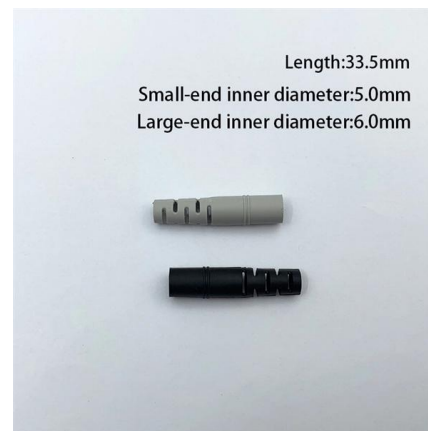

Cable Ladder Trays (Welded and Swaged)

Cable Ladder Trays, are designed to meet most requirements of cable and electrical wire installations and comply to local and international standards of fabrication