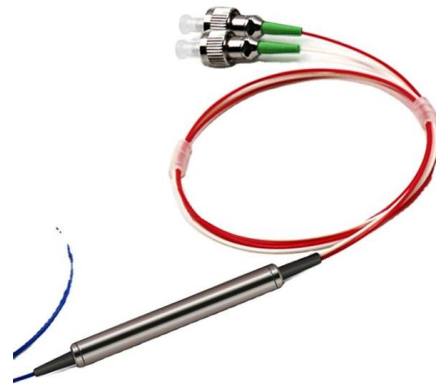

dayu-stainless-steel-cable-tray-factory Manufacturer/Producer

29 suppliers for dayu-stainless-steel-cable-tray-factory Manufacturer/Producer Find wholesalers and contact them directly B2B marketplace Find companies now!