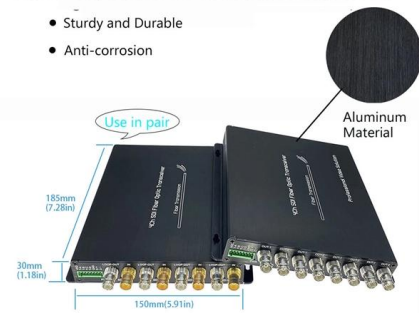

Cablofil CP35S6 TFX35 316L Stainless Steel Wire Cable Tray Cover

Cablofil CP35S6 is a protective cover for wire mesh cable tray systems, used to retain and protect cables in harsh environments. It is compatible with wire mesh trays and secured using cover clamps.

High Quality Aluminum Housing with Compact Size

- Sturdy and Durable
- Anti-corrosion