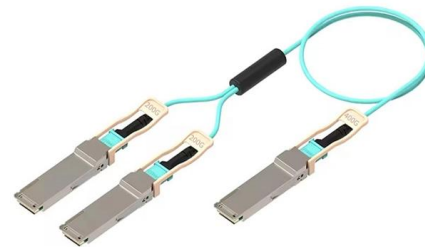

Cablofil UC50S6 316L Stainless Steel Wire Cable Tray Support Cradle

316L stainless support cradle for wall and ceiling support of 50 mm wire cable trays. Face-out C bracket design with screwable tray mounting ensures secure installation, delivering high corrosion resistance