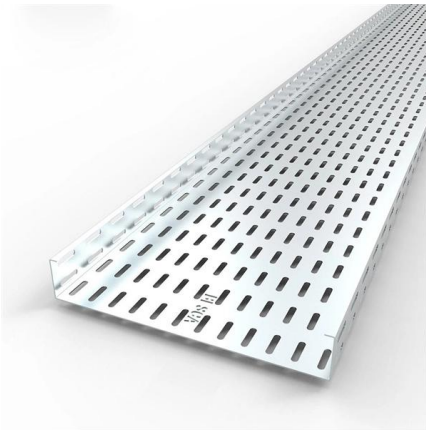

201 Stainless Steel Cable Tray Industrial Construction Trunking

201 Stainless Steel Cable Tray Industrial Construction Trunking Aluminium Cable Ladder for Cable Laying Application No reviews yet Certificates:CE,