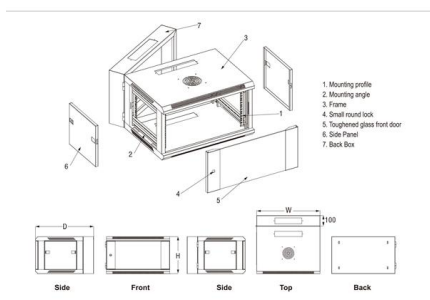

Allen Tel Products Allen Tel GBLC2-D3-03 Fiber Optic Patch Cord

Allen Tel GBLC2-D2-03 Fiber Optic Patch Cord, Multimode OM1 Duplex LC to LC, 3 M $47.57

Tools & Equipment for Fiber Optic Patch Cord Production

Explore essential tools and equipment for producing high-quality fiber optic patch cords -- from curing ovens to polish machines and end-face detectors.