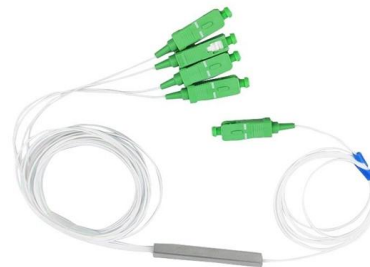

FTTR Fiber Optic Information Panel Box FTTH Desktop LC White

FTTR Fiber Optic Information Panel Box FTTH Desktop LC White Transparent Cover SC Single Mode Single Core No reviews yet Shanghai T& C Network Technologies Co., Ltd. 9 yrs