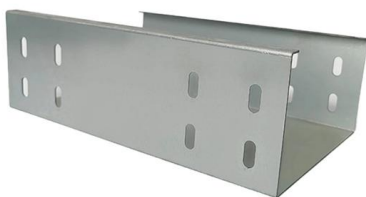

ST Fiber Optic Panel

ST Fiber Optic Panel

5M ST-ST Multimode Fiber Optic Cable 62.5/125 4-Strand

5 Meter Length - 62.5/125 ST-ST 4 Strand Fiber Optic Cable.

CCHE Panel, ST® Compatible , Corning

The panels are used with field-installable connectors or in applications where the preconnectorized cables are routed directly from the equipment to the piece of

ST Fibre Patch Panel , Fibre Patch Panels

This Starlight(TM) ST Fibre Patch Panel is available with a range of port densities. The fibre patch panels are manufactured from mild steel and finished in

RS PRO 5367768 ST to ST Multimode Simplex Fiber Optic

A multimode simplex fiber optic adapter is used to join two connectors together in either a distribution panel or a wall box. This fiber optic adapter is made for standard ST (straight-tip) connections and,

CANFORD ST FIBRE TERMINATION PANELS

The simple, rugged, panel design features a rigid aluminium extrusion and a cranked lacing-bar giving support to rear patchcords or bulk fibres and giving easy access