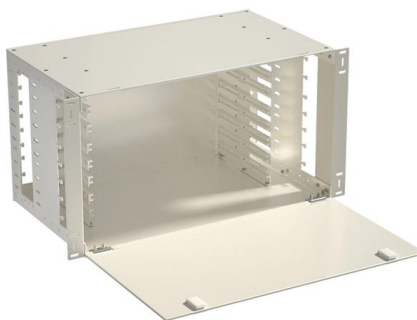

ST Fiber Optic Panel

ST Fiber Optic Panel

5M ST-ST Multimode Fiber Optic Cable 62.5/125 4-Strand

5 Meter Length - 62.5/125 ST-ST 4 Strand Fiber Optic Cable.

CCHE Panel, ST® Compatible , Corning

The panels are used with field-installable connectors or in applications where the preconnectorized cables are routed directly from the equipment to the piece of

A multimode simplex fiber optic adapter is used to join two connectors together in either a distribution panel or a wall box. This fiber optic adapter is made for standard ST (straight-tip) connections and,

CANFORD ST FIBRE TERMINATION PANELS

The simple, rugged, panel design features a rigid aluminium extrusion and a cranked lacing-bar giving support to rear patchcords or bulk fibres and giving easy access

30M SC APC to ST UPC Simplex Singlemode Fiber Optic Cable 9/125

SC Male to ST Female Singlemode Duplex Fiber Optic Adapter Cable 9/125 1ft \$14.95

ST Fiber Optic Panels

ST panels, also known as ST fiber patch panels, are networking components used to manage and organize ST-type fiber optic connectors in data centers, telecom networks, and enterprise