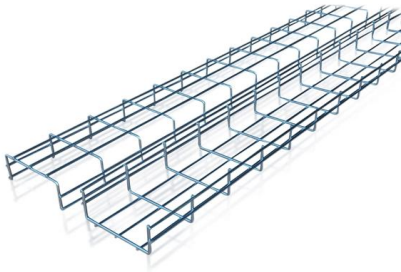

CANFORD ST FIBRE TERMINATION PANELS

The simple, rugged, panel design features a rigid aluminium extrusion and a cranked lacing-bar giving support to rear patchcords or bulk fibres and giving easy access

30M SC APC to ST UPC Simplex Singlemode Fiber Optic Cable 9/125

SC Male to ST Female Singlemode Duplex Fiber Optic Adapter Cable 9/125 1ft $14.95

ST Fiber Optic Panels

ST panels, also known as ST fiber patch panels, are networking components used to manage and organize ST-type fiber optic connectors in data centers, telecom networks, and enterprise