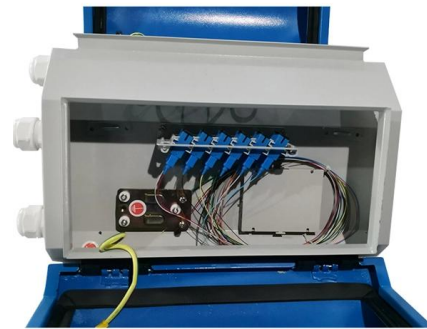

ST Fiber Optic Panels , Fiber Optic Panels , FS Europe

FS provides ST Fiber Optic Panels, In stock at the Germany Warehouse, Free & Fast Delivery, Expert Tech Support, Outstanding Warranties.

RS PRO 24 Port ST Fibre Optic Patch Panel With 24

The RS PRO fibre optic patch panel makes fibre optic systems more accessible

Fiber Optic ST FSP Series Sub Panels

These versatile sub panels are used to populate L-com's FE Series Wall Mount, & Rack Mount, Fiber Enclosures, FSP Series Rack Panels, and FSP DIN-Rail Mount Enclosures.