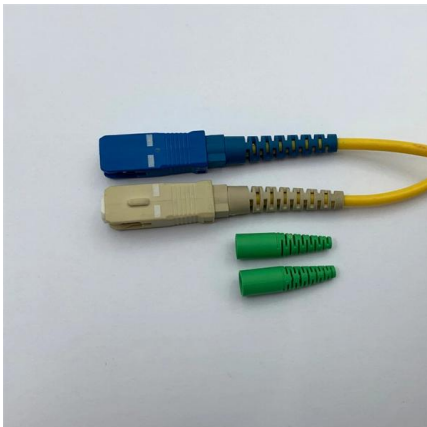

Optical line termination

An optical line termination (OLT), also called an optical line terminal, is a device which serves as the service provider endpoint of a passive optical network.

What is an optical network terminal (ONT)?

Share this An optical network terminal is a device that connects a customer's premises to an optical network. Learn all about ONTs, how they work,

Optical Network Terminals

Simplify creation, deployment, and management of end-to-end connectivity services including access, transport, and 5G slices across multi-vendor network elements, network functions, and cloud

GPN-SFP

The GPN-SFP is a device that integrates the functions of a traditional Optical Network Terminal (ONT) or Optical Network Unit (ONU) into a compact Small

Cisco 10G Routed PON ONT Data Sheet

These 10G optical network terminals for fiber-to-the-premises applications can be managed remotely and are interoperable with the Cisco Routed PON solution. Three models offer a