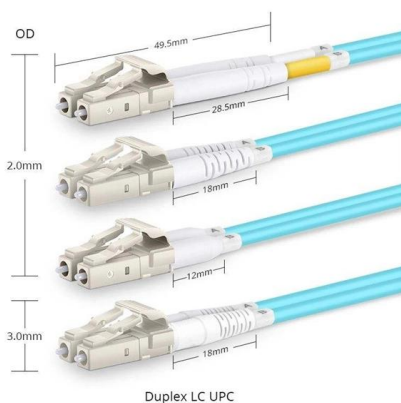

SCST Fiber Optic Adapter

SCST Fiber Optic Adapter

SC Male to ST Female Simplex Singlemode Fiber Optic

This SC-ST Hybrid Adapter allows you to patch together SC and ST connectors or SC and ST fiber patch cables quickly. The SC-ST adapters feature zirconia

Connect one SC connector to one ST connector and extend distance with our SC/ST multimode duplex hybrid fiber adapter.

400M SC-SC Simplex Singlemode Fiber Optic Cable 9/125 Plenum

SC Male to ST Female Singlemode Duplex Fiber Optic Adapter Cable 9/125 1ft \$14.95

Adapter SC / ST, MM, PC, 2-hole flange, duplex

This duplex SC/ST optical fiber adapter features a 2-hole flange in blue for easy

Fiber Optic Connector Kits (Updated Daily) , Adorama

Shop Fiber Optic Connector Kits at Adorama for reliable connections, easy installation, and top brands. Perfect for pro audio and video needs!

F-MA-SC-ST Fiber Optic Mating Adapter

The F-MA-SC-ST Optical Fiber Mating Adapter/Sleeve is used to connect two connectorized fibers together with low loss. This model has a SC female and ST

Precision Fiber Products, Inc. , Leading Fiber Optic