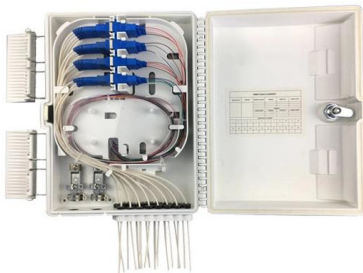

HJ Outdoor Fiber Optic Terminal Box Metal Wall Mount Waterproof

Q: What is this product used for?A: This optical cross-connect box is designed for fiber optic network distribution, cross-connection, and terminal management in outdoor and indoor applications.