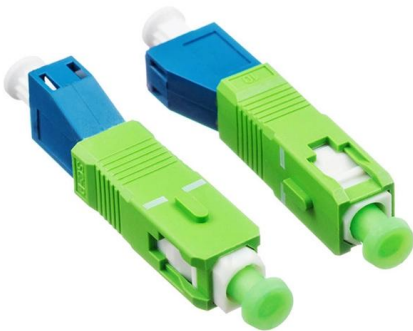

Amazon : Sc To St Adapter

Fiber Optic Adapter Connector LC, SC, ST, FC, FC (Male) to LC (Female), SC/UPC (Male) to SC/APC (Female), for OTDR Testing and Analysis Compatible with SingleMode and MultiMode

Fiber Optic Cables , Fiber Patch Cables , Patch Cords,

Fiber Patch Cables, Multimode & Singlemode Duplex Fiber Optic Cables, Secure Order Fiber Patch Cords, Preferred Mil. Edu. Gov. Pricing, Same Day Shipping