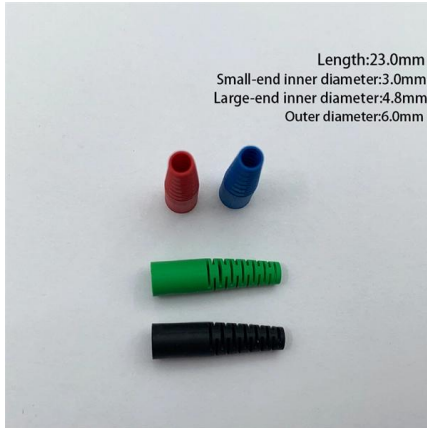

SCST Fiber Optic Adapter

SCST Fiber Optic Adapter

SC Male to ST Female Simplex Singlemode Fiber Optic

This SC-ST Hybrid Adapter allows you to patch together SC and ST connectors or SC and ST fiber patch cables quickly. The SC-ST adapters feature zirconia