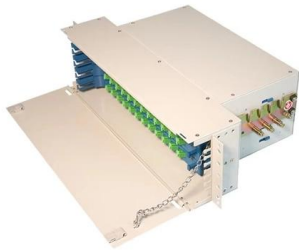

Optic Fusion Splice Tray 12 Core Bundled Pigtail Empty Tray SC FC

Fiber Optic Fusion Fiber Tray Integrated Tray 12-Core Bundled Pigtail Empty Tray Sc/Fc/Lc Full Configuration