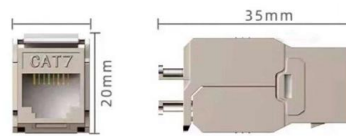

SC Multimode Fiber Optic Connectors - Mouser

SC Multimode Fiber Optic Connectors are available at Mouser Electronics. Mouser offers inventory, pricing, & datasheets for SC Multimode Fiber Optic Connectors.