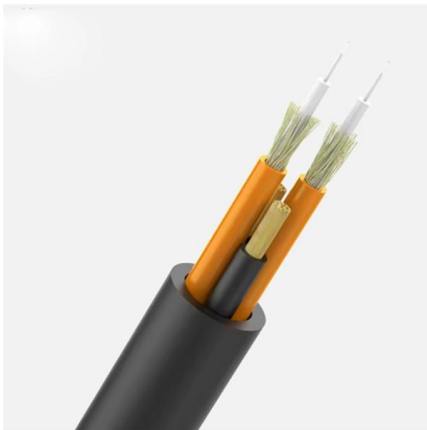

SC Singlemode Adapters Fiber Optic Connectors - Mouser

Applied Filters: Connectors Fiber Optic
Connectors Convert To = SC Mode = Singlemode
Product = Adapters Reset All Please modify your search so that it will return results. To use the less than or