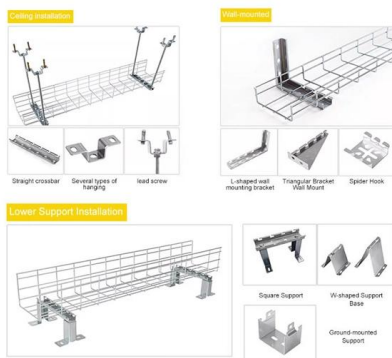

What is a SAN switch? How it works and compares to

Learn how a Fibre Channel or Ethernet SAN switch connects servers and shared pools of storage devices and directs the movement of storage traffic.

INSTALLATION METHOD