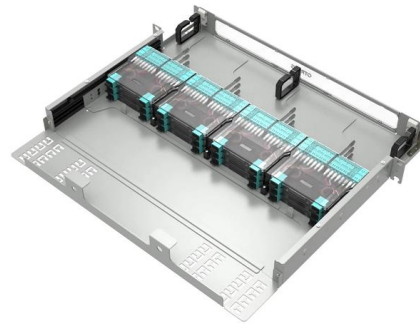

The S3500 uplink module supports a variety of 1 Gbps or 10 Gbps optics and the uplink module can be used to connect S3500s across wiring closets and buildings separated by several kilometers.