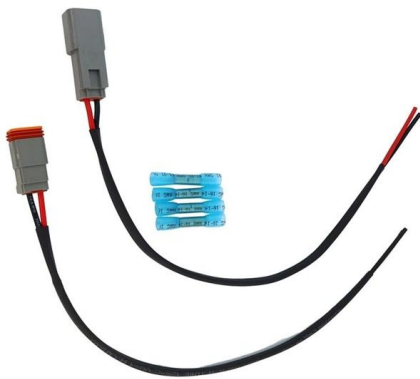

S3500-8G-V2GF8

Product Features · The S3500-8G-V2GF8 is a full gigabit managed Ethernet fiber switch. It has 8*10/100/1000Base-T RJ45 ports and 8*100/1000Base-X SFP fiber slot ports. Each port can support

Aruba S3500 Series Uplink Module Installation guide

SFP and SFP+ Modules SFP/SFP+ Modules, also known as mini-GBICs, are hot-swappable Gigabit Ethernet transceivers that provide optical or copper connections to other devices. Aruba tests and

Aruba SFP optical modules Installation Guide , Manualzz

They are supported by Aruba and are compatible with various Aruba platforms such as Aruba Multi-Service Mobility Module Mark I, Aruba 3000 Series Multi-Service Mobility Controller, Aruba S3500

QuickSpecs Aruba S3500 Mobility Access Switch Overview Aruba

A vital part of Aruba Mobility-Defined Networks™, the S3500 delivers secure, virtualized access services to users, regardless of their location, access method, device or applications.

aruba s3500 mobility access switch