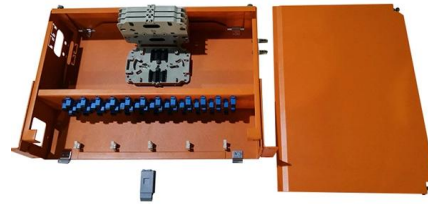

Ftth box 24 ports cores ODP box fibra optica FTTH caja

Dual layer (flip type) inner structure for easy wiring and maintenance. Additional knock-out holes accommodate up to the number of fiber cables. Available for

FTTH 24 Core Fiber Optic Distribution Box Optical Fiber Terminal Box

FTTH 24 core fiber terminal box is suitable for the distribution and terminal connection for various kinds of optical fiber system, especially suitable for mini-network terminal distribution, in which the optical