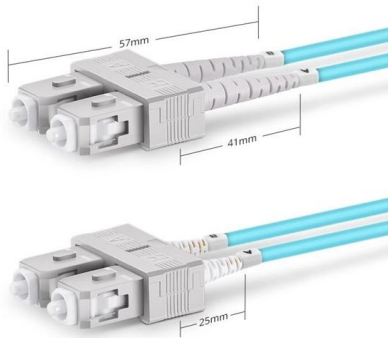

Wholesale companies in Rwanda

Database of Wholesale companies in Rwanda, providing rich Wholesale company profiles, ready for seamless API integration or instant download.

Duplex SC UPC

Liquid Telecom launches 'Liquid Home' super-fast fibre broadband in

Liquid Telecom Rwanda, part of the leading pan-African telecoms group Liquid Telecom, today launched Liquid Home, affordable super-fast broadband. This announcement coincides with

FTTH FDB equipment terminal box 4core

The terminal box is made of quality metal, the material has excellent mechanical strength It is of nice shape and appearance with electro-static spray painting The