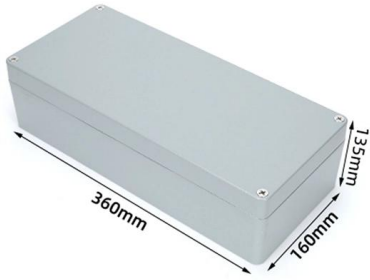

Rwanda Plugs & Sockets: Do I Need a Power Adapter?

This means that electrical appliances designed for use in Rwanda will operate at these specifications. If you are traveling to Rwanda with electronic devices from a