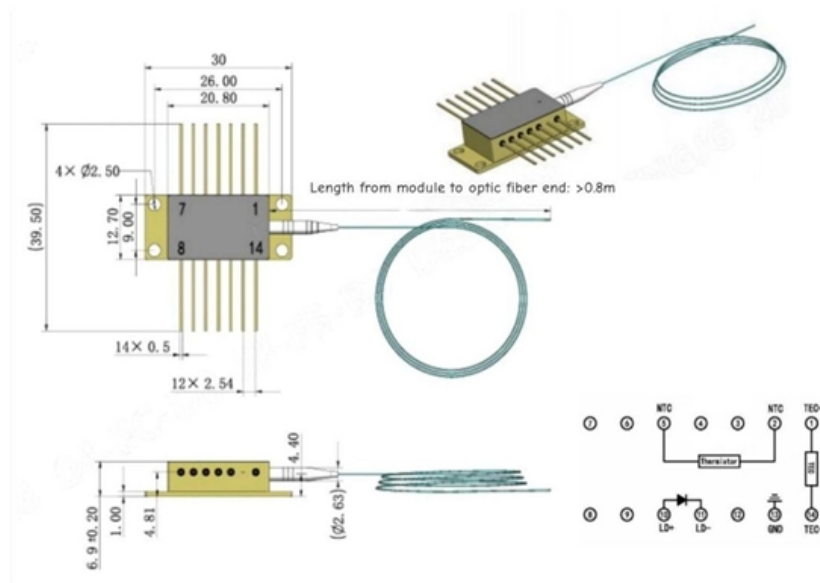

# Rwanda Aggregation Switch 40G

Outline drawings  
mm