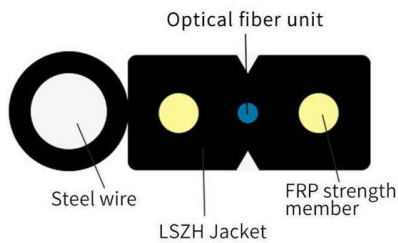

15 Best Fiber-Optic Cable Adapters to Boost Your

An in-depth guide to the 15 best fiber-optic cable adapters in 2025 that can significantly enhance your network--discover which ones are right for you.

Fiber Optic Adapters / Couplers.

Fiber optic adapters (also called couplers) are designed to connect two fiber optic cables together. They come in versions to connect single fibers together (simplex), two fibers together (duplex), or

Fiber Optic Adapters

Fiber Couplers are made for both single mode and multimode fiber optic cables; simplex and duplex options are also available and fitted with popular connector types, such as SC, LC, and ST. Fiber