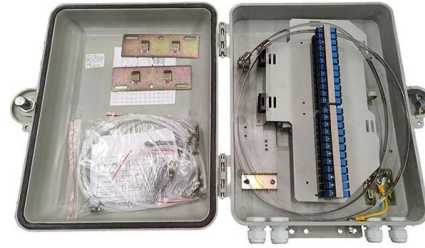

Fibre Optic Couplers , Fibre Coupler Adaptors , 4Cabling

Find a full range of fibre optic adaptors to help you combine cables and extend your fibre network with a stronger signal. 4Cabling stocks a range of both multi and single mode fibre optic couplers.