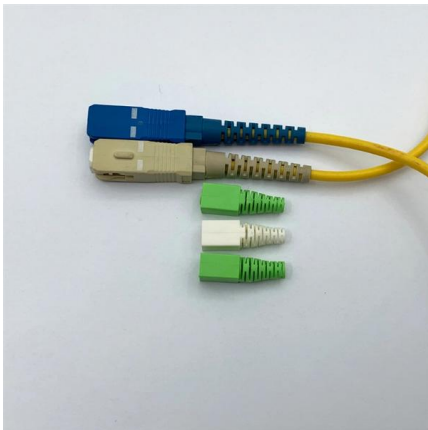

Fiber Optic Connector Adapters , Connectors,

Shop DigiKey's large in-stock selection of Fiber Optic Connector Adapters. View inventory, pricing and order now for same day shipping!