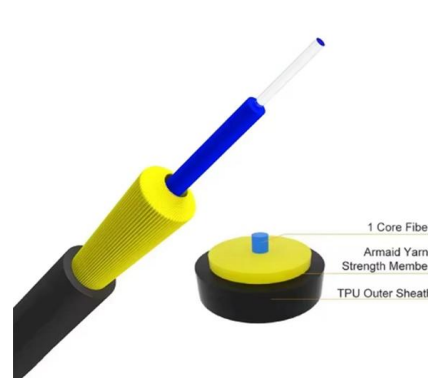

An in-depth guide to the 15 best fiber-optic cable adapters in 2025 that can significantly enhance your network--discover which ones are right for you.

Fiber Optic Adapters / Couplers.

Fiber optic adapters (also called couplers) are designed to connect two fiber optic cables together. They come in versions to connect single fibers together (simplex), two fibers together (duplex), or