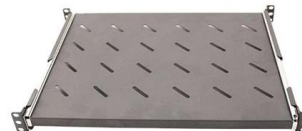

Amazon : Fiber Termination Box

Fiber Optic Terminal Junction Box 2 Ports Fiber Panel Desktop Box for FTTH, Optical SC/UPC Connectors Add to cart 4 Core FTTH Fiber Distribution Box, 4 Port Fiber Distribution Box Splitter