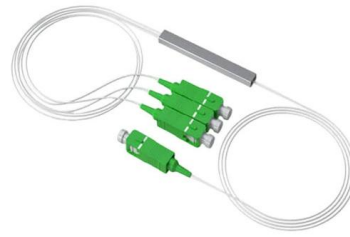

Festa switches provide a combination of Gigabit RJ45 ports and SFP slots, suitable for various scenarios. With up to 36 Gbps of switching capacity, data transmission is faster and smoother.

TP-Link Omada SX3008F , 8 Port 10G SFP+ Enterprise

TP-Link Omada SX3008F , 8 Port 10G SFP+ Enterprise Level Switch , L2+ Smart Managed , Omada SDN Integrated , IPv6 , Static Routing , L2/L3/L4 QoS, IGMP

Switch Gigabit Smart PoE+ cu Management L2

Any more, the easy-to-use web management interfaces, along with CLI, SNMP and RMON, mean faster setup and configuration with less downtime. For workgroup and departments requiring cost-sensitive

Switch Gigabit Smart 8 Porturi PoE si 2 Sloturi SFP

Switch-ul Gigabit Smart, model TL-SG2210P, fabricat de catre TP-LINK, este echipat cu 8 porturi RJ45 si 2 sloturi SFP. Toate porturile RJ45 dispun de suport pentru standardul PoE, cu un buget total de

Industrial Gigabit Managed PoE Switch with SFP slots

The DIS-300G Series Industrial Gigabit Managed Switches are designed specifically to withstand wide temperature range, vibrations and shock. With its comprehensive feature set, the reliable DIS-300G