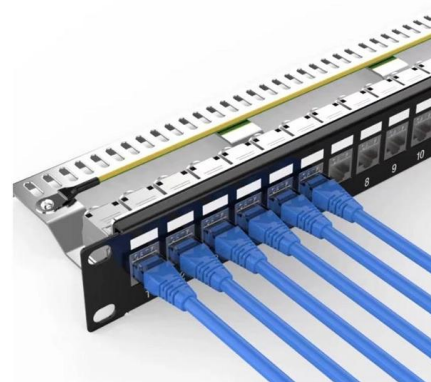

Busbar Sisteme conectare aparataj modular

Art Nr. Amb. Art Nr. Amb. Art Nr. Amb. Art Nr. Amb.

Busbar Systems , Power Busbars , EAE Electric

Power Busbar Systems are designed for the safe transport and distribution of electrical energy, ranging from 32A to 6300A, ensuring efficiency and reliability.

- ☒ IP65/IP55 OUTDOOR CABINET
- ☒ OUTDOOR MODULE CABINET
- ☒ OUTDOOR ENERGY STORAGE CABINET
- ☒ 19 INCH

Copper Ribbons and Busbars (PV) Market in