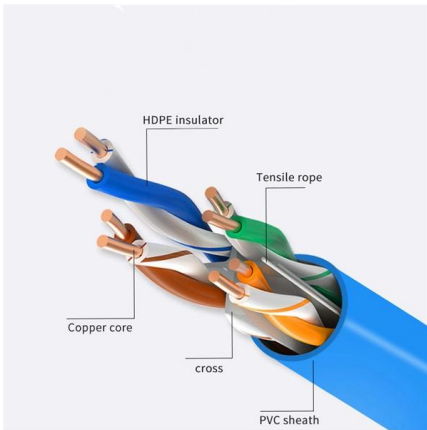

Busbar 1P 12M 12mmp 80A furca ETI 002921018
Busbar monopolar cod 002921018 ETIAmperaj :
80AConector tip furcaNr. module : 12Lungime :
210mmUtilizat pentru conectarea a maxim 12