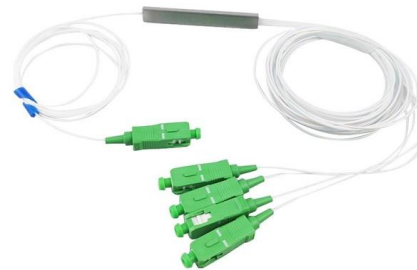

What is a Guardrail? , Complete Guide to Choosing, Purchasing, and

A guardrail is not just a metal barrier--it is a shield between us and disaster. With the right selection, adherence to standards, and