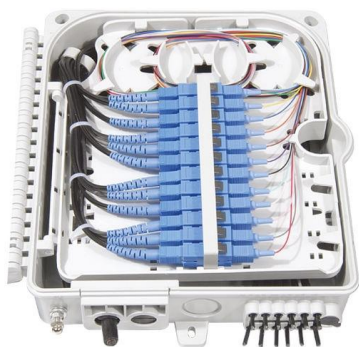

12 Port FTTH Fiber Distribution Box for 1x8 Blockless

The indoor & outdoor 12 port optical distribution box supports 2 entry cables with dia ≤ 12 , Which accommodates a 1x8 mini PLC splitter for 20 cores splice.

FTTX FTTH Line-in Type Fiber Optic Box 12 Core 24 Core 36 Core 1

FTTX FTTH Line-in Type Fiber Optic Box 12 Core 24 Core 36 Core 1 Input 2 Output Fiber Optic Splice Closure Price: Negotiable MOQ: 1000

4 Core Wall Mount Fiber Optic Terminal Box for FTTH

The 4 Core Wall Mount Fiber Terminal Box provides secure splicing, termination, and IP65 waterproof protection. Ideal for indoor/outdoor FTTH

4 Core Fiber Optic Termination Box FTB

This enclosure worked perfectly, well designed tray inside for