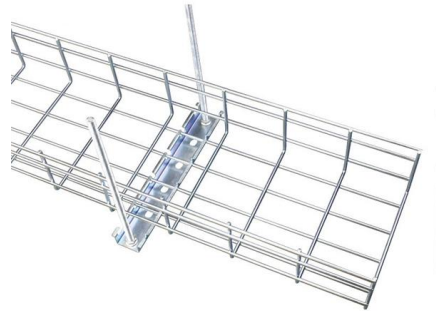

4 Cores Fiber Terminal Box Fiber Splitter Box FTB Price

4 Cores Fiber Terminal Box Fiber Splitter Box The 4 cores FTB product is designed for small capacity communication system, Wall mounted

IP68 Fiber Distribution Box for FTTA & FTTH Reliability

TBS4 Wall Mounted Fiber Terminal Box RoHS Certified FTTH Indoor Plastic Access ATB Outdoor Fiber Optical Terminal Box for FTTH Network.

4 Cores Fiber Optic Distribution Box

The user cable terminal box mounted on the wall, whose function is to provide fiber transfer of welding and optical fiber splicing, fiber and pigtail connector.

Advanced

The 4-core fiber termination box provides a stable, protective joint between optical cable and distribution pigtails at the end of fiber cables. It is typically used in

FTTH 4 Core Fiber Optic Terminal Box

The equipment is used as a termination point for the feeder cable to connect with

16 Core Outdoor Fiber Optic Distribution Box IP65 FDB FTTH Terminal Box

This 16-core Fiber Distribution Box (FDB) is a professional outdoor optical termination enclosure designed for FTTH access networks. Made of high-quality PC+ABS plastic with UV-resistant and