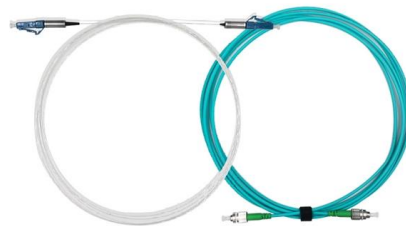

RoHS Fiber Optic Cable Terminal Box 4 Cores

RoHS Fiber Optic Cable Terminal Box 4 Cores

HTB8004 6-Port Fiber Distribution Box - FTTH Wall Mount

The HTB8004 6-Port Fiber Optic Distribution Box is a reliable and space-saving solution for fiber termination and distribution in FTTH and telecom

4 Cores Fiber Terminal Box Fiber Splitter Box FTB Price

4 Cores Fiber Terminal Box Fiber Splitter Box The 4 cores FTB product is designed for small capacity communication system, Wall mounted

IP68 Fiber Distribution Box for FTTA & FTTH Reliability

TBS4 Wall Mounted Fiber Terminal Box RoHS Certified FTTH Indoor Plastic Access ATB Outdoor Fiber Optical Terminal Box for FTTH Network.

4 Cores Fiber Optic Distribution Box

The user cable terminal box mounted on the wall, whose function is to provide fiber transfer of welding and optical fiber splicing, fiber and pigtail connector.

Advanced

The 4-core fiber termination box provides a stable, protective joint between optical cable and distribution pigtails at the end of fiber cables. It is typically used in

FTTH 4 Core Fiber Optic Terminal Box