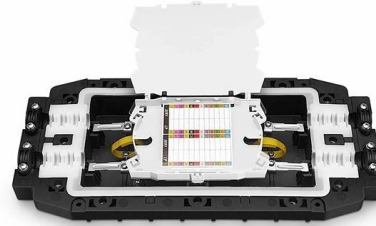

HTB8067 24 Port Indoor Fiber Optic Distribution Box for

The HTB8067 24 Port Indoor Fiber Optic Distribution Box ensures efficient cross-connection between backbone cables and indoor fibers, ideal for