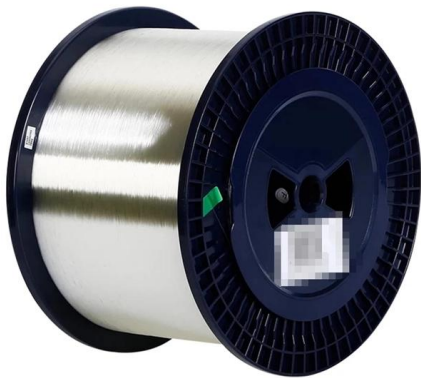

k20 pro all sensors not working

The sensors on my K20 Pro (6/128) are not working, and I'm also experiencing issues with pop-ups, ultrawide, and portrait modes. I've tried flashing the persist partition multiple times, but the