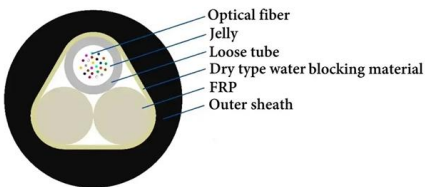

### Through-Beam Mode K20

The plastic fiber-optic cables are very flexible and can be especially used in applications where minimal space is available. Plastic fiber-optic cables are provided in standard length of 2 meters. Special