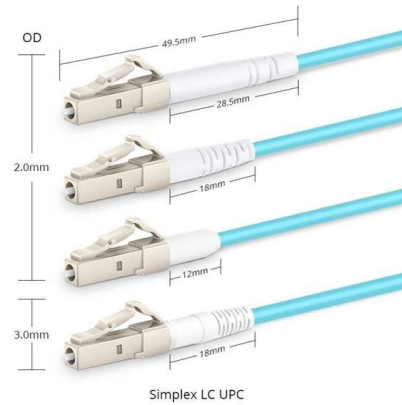

Get unmatched power distribution in a highly compact footprint with Eaton's Remote Power Panel (RPP). This highly customizable unit offers a choice of standard or