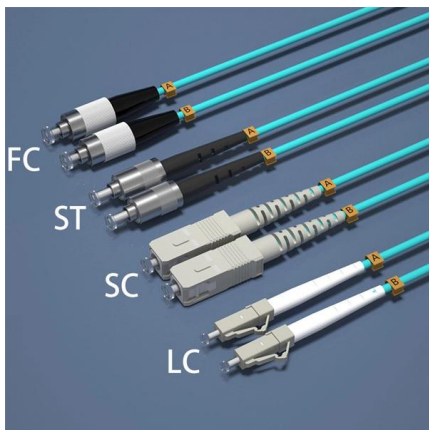

CABLE TRAY SYSTEMS GUIDE

Aluminum Ladder System SPAN/LOAD CLASS DESIGNATIONS Commonly called the Load Class, this defines the load-carrying capability of the tray for a specific support span distance. The design and