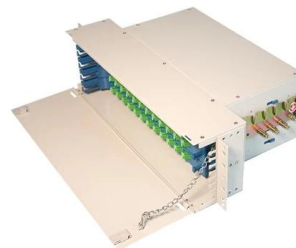

CABLE TRAY SYSTEMS GUIDE

Aluminum Ladder System SPAN/LOAD CLASS DESIGNATIONS Commonly called the Load Class, this defines the load-carrying capability of the tray for a specific support span distance. The design and