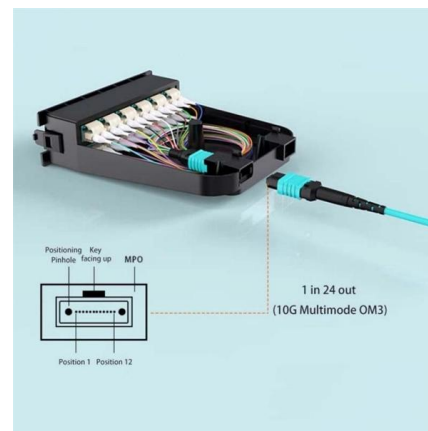

Buy Cable Management Trays & Wire Baskets , Fast Delivery

Browse our range of cable trays below! We offer cable trays that are perfect for a variety of applications. Our products are made of high quality materials and come with free delivery on orders over £100.