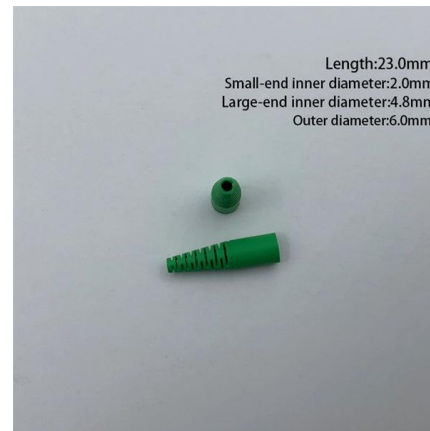

Amazon .uk: Fibre Laser Pen

Visual Fault, 30km Fiber Optic Cable Tester Meter Red Light VFL with 2.5mm Universal Connector for FC/SC/ST Adapter Pen, Fibre Network Cable Test Kit Fibre Light Source Testers 4.3 (37) £1799

30mW 30Km Fiber Optic Test Pen Red Light Source

30mW 30Km Fiber Optic Test Pen Red Light Source Features: Aluminum body is more robust and durable Excellent Laser-Head with high-quality Laser Chip,