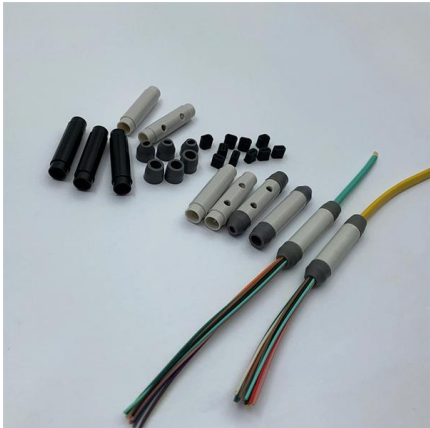

30mW 30KM Visual Fault Locator (VFL) Red Light Pen

30mW 30KM Visual Fault Locator (VFL) Red Light Pen Fiber Optic Cable Tester Testing Equipment, Fiber Checker/Deector/Finder Rated 4.87 out of 5 based on