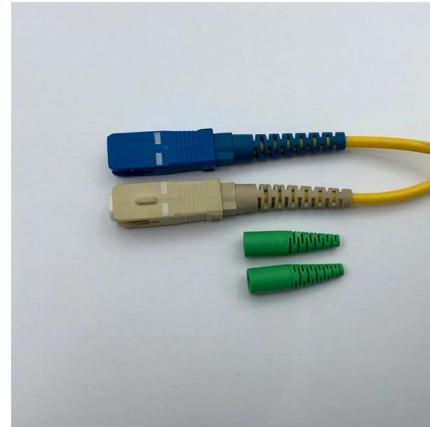

New 5KM-50KM Visual Fault Locators VFL Red light

Output power: 5~50KM. The pocket size tool sends a visible red laser light through fiber optic cables. Breaks or faults in the fiber will refract the light,