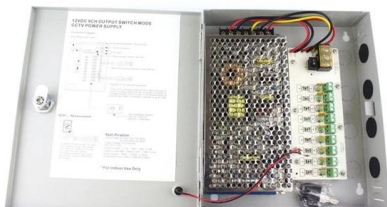

FOA Standard For Installing Fiber Optic Cable Plants

Although most fiber optic cables are not conductive, any metallic hardware used in fiber optic cabling systems (such as splice closures, pedestals, messenger wire, wall-mounted termination boxes,