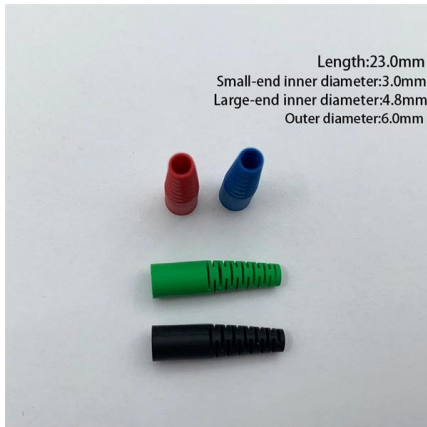

The Ultimate Guide To Choosing The Right Fiber

With a compact rack or wall mounting design, the Fiber Termination Box is a space-saving solution for fiber optic installation, especially when it is not

Outdoor 10 Ports Optic Fiber Terminal Box: IP68 FTTH

Upgrade your FTTH network with our outdoor 10 ports optic fiber terminal box. IP68-rated, easy to install, and weather-resistant. Enhance your connectivity now!

4 PORT FTTH FIBER OPTIC SPLITTER TERMINAL BOX

Description: Bellcom Technologies' Fiber Optic Splitter Terminal box is simply and clearly arranges your cables; affording you convenient access for installation,