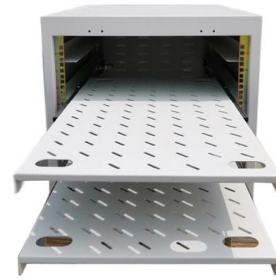

What is PSU and PDU?

Rack PDUs can be mounted directly into industry-standard server racks and distribute the power supply to specific servers, switches, and data

NEMA 4X Enclosure , NEMACO(TM)

NEMACO NEMA 4X enclosures are built from 304 or 316 stainless steel with ASTM A967 passivation for superior corrosion resistance. American made with thermal calculation support available.