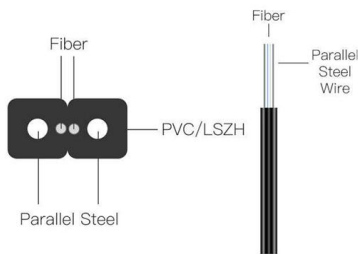

How To Set Up Switch Link Aggregation

In this article, I'm going to describe how to set up Link Aggregation between two managed switches to provide connectivity, redundancy, and expanded