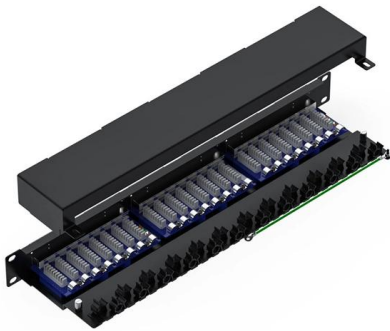

G657A2 Single Mode Butterfly Optical Fiber Cable

We are Butterfly Optical Fiber Cable manufacture and supplier, provide G657A2 Single Mode Butterfly Optical Fiber Cable on sale, factory price.

2 Fiber FTTH Drop Fiber SM G.657A2 FRP LSZH GJXFH

FTTH cables are ideal for indoor cabling, end users directly

Contact Us

For datasheets, pricing, or custom high-speed optical interconnect solutions, please visit:
<https://www.syropy.com.pl>