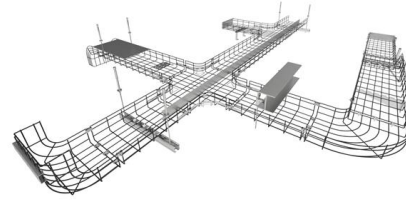

Optical Distribution Frame (ODF)

Optical Distribution Frame (ODF) Annexecom ODF is a high capacity, high-density fiber distribution frame, suitable for the composition and distribution of fibers in optical access network to achieve the