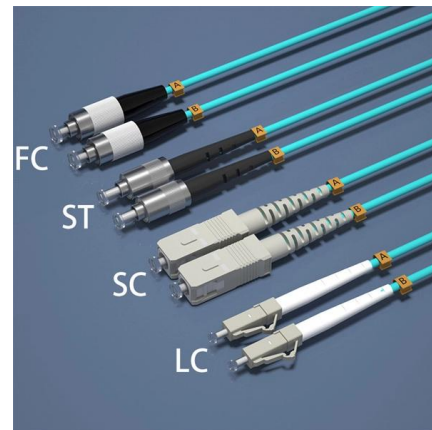

Zonon 50 Grid Wall Clips Splice Washer Kit, Mesh Cable Tray

From cable tray systems to batten grid panels and wire grids, our splice connector adapts to your needs. It is designed for diverse mesh panel projects, making it a prime choice for various application types.

Universal Coupler Kit for Wire Mesh Cable Trays, 50

Extend your wire mesh cable trays in any direction you want. These powder-coated metal couplers connect your cable tray in custom intersections and sweeps.