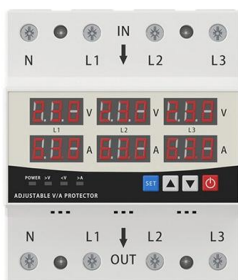

CURRENT STATUS CLEARLY VISIBLE

IT CAN CLEARLY SHOW THE CURRENT STATUS AND VOLTAGE STATUS, WITH EFFICIENT OPERATION AND RAPID RESPONSE.

Connecting Cable Trays: Your Guide to Secure and

Learn common methods for connecting cable trays safely and efficiently. Our guide covers splice plates, quick-connects, and key tips for secure