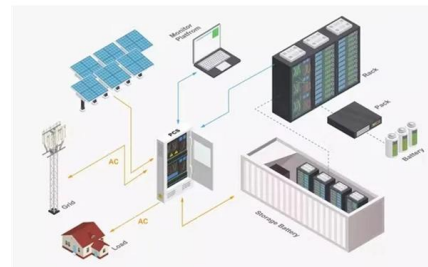

Cable Tray Systems

Cable trays offer continuous support of cables, are lightweight, quick and straight forward to install just about anywhere, and generally mean that changing cabling services over the lifetime of a project is