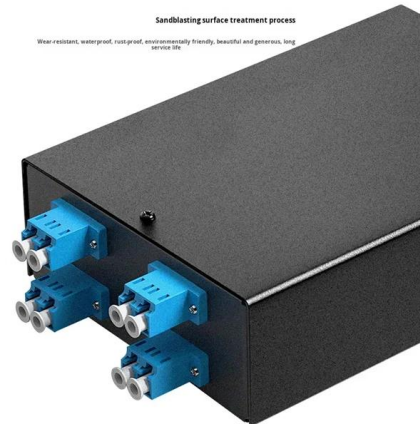

Forge Retractable Under Desk Cable Tray Black

Find Forge Retractable Under Desk Cable Tray Black - only available online on the Bunnings website and app.