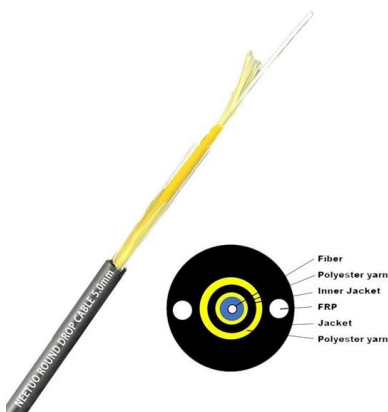

Effluent is pumped up/over to a distribution box that then gravity feeds four lines. All was fine until the installer installed flow levelers to even out the

Power Distribution Boxes Explained Simply

Learn what a power distribution box is, how it works, key components, types, and why it's vital for safe and efficient electrical systems.

How does a power distribution box work

The distribution box is a very important component of the power system. It is responsible for transmitting electrical energy from the power station

Answered: The mechanism shown is used in a distribution center to push

Solution for The mechanism shown is used in a distribution center to push boxes along a platform. The input link is driven by an electric motor which, at the

How To Connect The Household Distribution Box? How

For a household PZ30 distribution box, the thickest wire in the box will not exceed 6 square millimeters, and is generally 4 square millimeters. If the

What Is a Distribution Box?

What to Look for When Choosing a Distribution Box If you're going to buy a distribution box, there are several things you should look for. You should