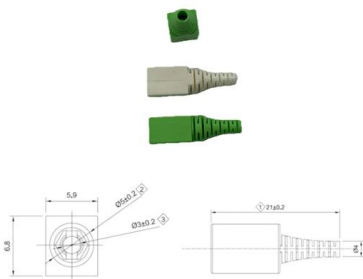

Distribution box Wiring Connection Diagram , Animated Guide , DB Box

Welcome to our comprehensive animated guide on home distribution wiring connection diagrams! In this video, we'll walk you through the essentials of wiring y

How to Install a Cable Distribution Box Safely and

In modern electrical systems, cable distribution boxes (also known as electrical distribution boxes or distribution boxes) play a crucial role as the key

Using Publisher's alignment tools for pixel-perfect document layout

We'll move the text boxes upwards so they are closer to their images. And that is how you can quickly and efficiently tame a mess of unruly objects on a page! Align, distribute, and group them with the