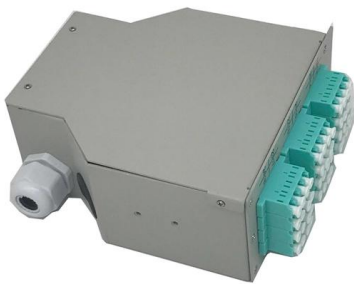

StarTech 6U Wall Mount Network Cabinet

To help keep your equipment secure, the vertical server room cabinet features a sturdy metal design and a lock on both the door and access panel. The wall

Network cabinets - SCHÄFER IT-Systems

Here you will find perfect network cabinets directly from the manufacturer. SCHÄFER IT-Systems also offers you a wide range of customised accessories.

Contact Us

For datasheets, pricing, or custom high-speed optical interconnect solutions, please visit:
<https://www.syropy.com.pl>