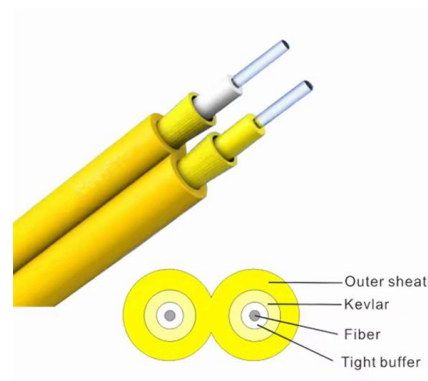

Learn the key differences between network automation push and pull methods. Streamline your processes with our expert tips. Click now!

Network Cabinet & Rack-Management Best Practices , ACCL

A network cabinet looks innocuous: a black steel box humming in an alcove behind reception. Yet the switches, patch panels and power units inside are the beating heart of every packet that drives your

HARTING PushPull Selection Guide

namely data, signals and power. In line with this strategic course, the HARTING PushPull equipment interfaces provide universal solution. for specific user applications. The range of available contact