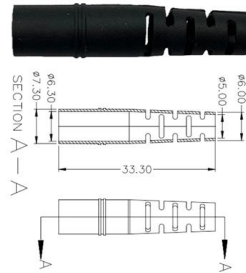

StarTech 6U Wall Mount Network Cabinet

To help keep your equipment secure, the vertical server room cabinet features a sturdy metal design and a lock on both the door and access panel. The wall

Network cabinets - SCHÄFER IT-Systems

Here you will find perfect network cabinets directly from the manufacturer. SCHÄFER IT-Systems also offers you a wide range of customised accessories.

Contact Us

For datasheets, pricing, or custom high-speed optical interconnect solutions, please visit:
<https://www.syropy.com.pl>