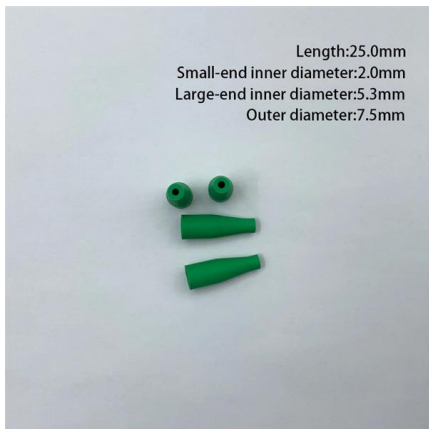

Fiber optic terminal box 8 core Desktop LC with adapter

Buy Fiber optic terminal box 8 core Desktop LC with adapter pigtail 4 Ports Fiber optical Patch Panel OEM at Aliexpress for . Find more 509, 50920 and