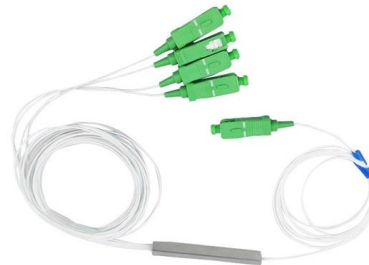

8 Core Fiber Optic Distribution Box Outdoor FTTH Network

8 Core Fiber Optic Distribution Box/Fiber access terminal box (FAT)/optical termination box (OTB) s a compact fiber management box used for