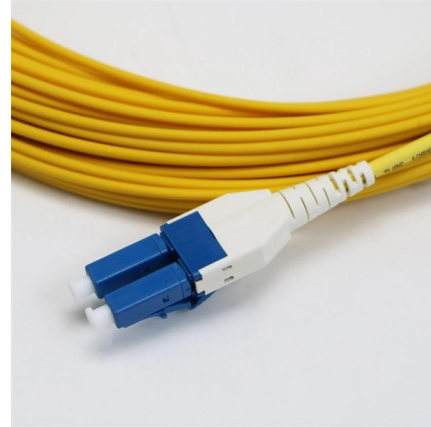

Butterfly Drop Cable

1/2/4F Self-supporting Butterfly Drop Cable Black 2.0x5.0mm Self-supporting Butterfly Drop Cable with central fiber core and dual strength members. Ideal for FTTH, aerial/duct installations, and harsh

Butterfly Drop Indoor 4 Core Fiber Optic Cable with PVC Jacket

Butterfly Drop Indoor 4 Core Fiber Optic Cable with PVC Jacket-GJXFH Model Patch Cord

1/2/4F Butterfly Drop Cable

This unique "butterfly" configuration provides excellent mechanical protection while enabling easy mid-span access for FTTH (Fiber-to-the-Home) deployments. The cable is available in 1-core (1F), 2-core