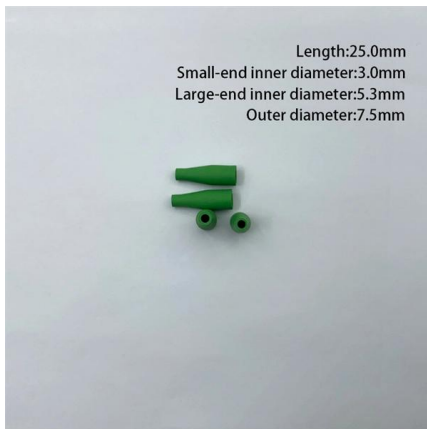

GJYXFHA PON FTTH Duct Butterfly-Shaped 2/4/6/8/12 Cores Bow

GJYXFHA PON FTTH Duct Butterfly-Shaped 2/4/6/8/12 Cores Bow-Type Fiber Optic Drop Cable for Pipeline No reviews yet Microlink Electronics Co., Ltd. 7 yrs