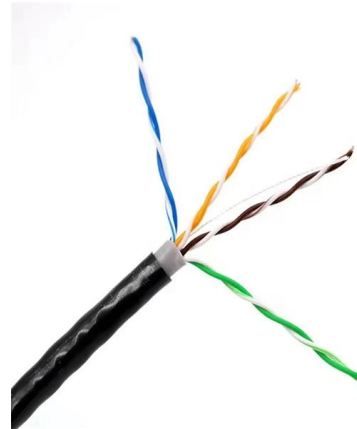

Butterfly Indoor FTTH Drop Cable

Butterfly FTTH drop cable is a popular type of fiber access optical cable, according to the different application environment and laying conditions, it has reasonable

2-8F Butterfly Flat Indoor FTTH Drop Cable assemblies.pub

4 Core FTTH Fiber Drop Cable G.657A2 FRP LSZH

4 Core FTTH Drop Cable GJXFH SM 9/125 OS2 G657A2 with 2 FRP in Parallel As Strength member LSZH Sheath Butterfly Flat- Figure 8 Cable FTTH

4F Butterfly Flat Indoor FTTH Drop Cable

This product is a pre-terminated assembly with butterfly flat indoor FTTH drop cable, used as the final access cable in FTTH deployment. It is widely applied between faceplates, terminal boxes, ONUs

Four -end connection methods of butterfly

-shaped optical

Butterfly-shaped optical fiber cables, also known as ribbon fiber optic cables, are a type of fiber optic cable that contains multiple fibers within a single flat ribbon. This design allows for easy