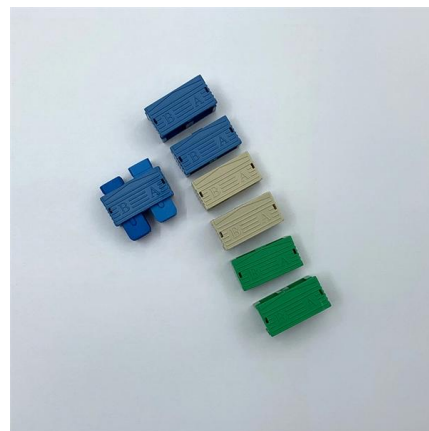

4 Core FTTH Fiber Drop Cable G.657A2 FRP LSZH

4 Core FTTH Drop Cable GJXFH SM 9/125 OS2 G657A2 with 2 FRP in Parallel As Strength member LSZH Sheath Butterfly Flat- Figure 8 Cable FTTH