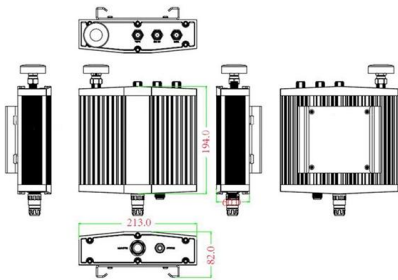

We offer to make all kinds of distribution boxes. Starting with small local control panels up to large automation cabinets in accordance with European Union directives - Low Voltage Electric

Mechanical drawing