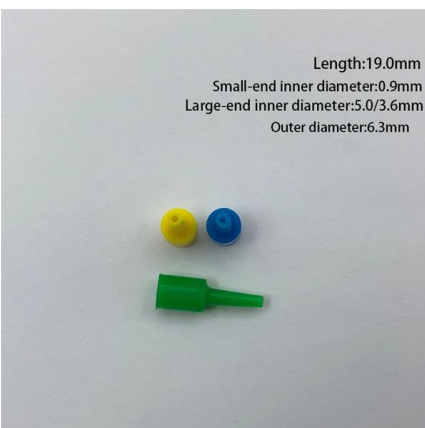

Walmart Fiber Optic Splice Enclosure, IP68 Waterproof,

Fiber Optic Splice Enclosure IP68 Waterproof Vertical Fiber Connection Box96 Core, Item Type: Fiber Optic Splice Enclosure, Material: PC, Alloy, Color: Black, Grade: