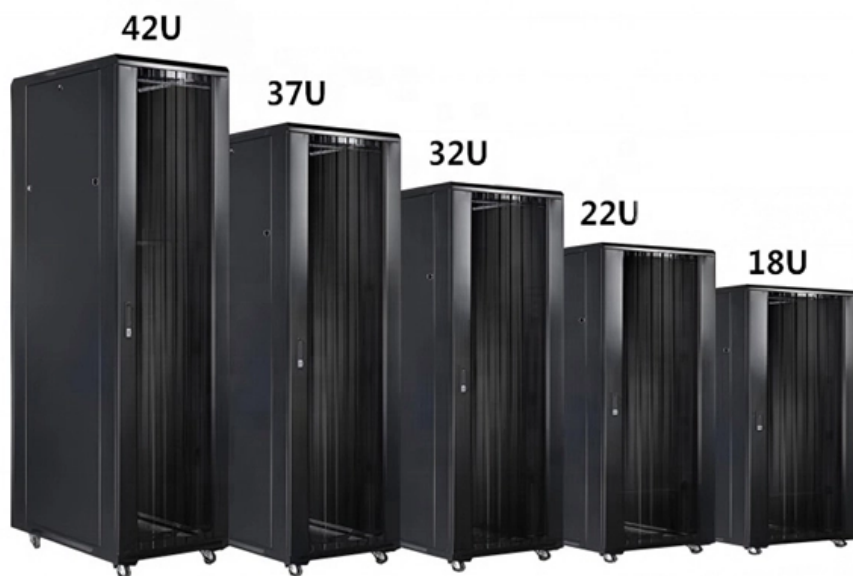

Production of 96-core optical fiber splice box

Production of 96-core optical fiber splice box

24 Cores Fiber Optic Splice Boxes

Shop our 24 cores fiber optic splice boxes for reliable FTTH solutions. Durable, IP65-rated closures with high core counts for efficient network management.

96 Core IP68 Inline Fiber Splice Joint Closure

Equipped to handle high-capacity networks, our fiber splice joint closure can

Fiber Optic Closure 96 Core/Cable Joint Box /Cable

Description: Innovative design is an erect and horizontal type with one hinge in one side and open in another side. It is the most reliable FOSC in the world. The

HTB8009 6-Port FTTH Box - Wall-Mount SC Simplex

HTB8009 offers 6-port SC simplex termination with splice storage and tidy routing for indoor FTTH distribution. A space-saving wall-mount enclosure for

Walmart Fiber Optic Splice Enclosure, IP68 Waterproof,

Cable structure

96 Cores Fiber Optic Distribution Box

The SJ-ODB-96-SMC fiber optic distribution box is a high-capacity, versatile solution designed for efficient management and distribution of fiber optic cables in various