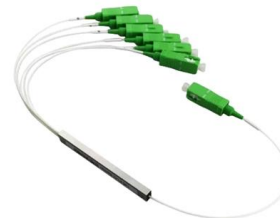

Outdoor Waterproof Horizontal Fiber Optic Splice Closure

You need a secure Fiber Optic Splice Closure. These enclosures protect vital connections in your network. They shield 72 fragile optical fibers from harsh