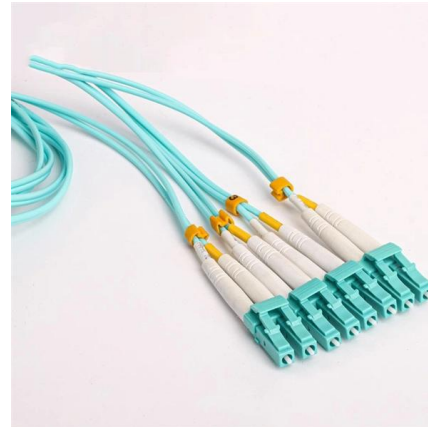

### FDB-48 Fiber Distribution Box, 48 ports- AOA Tech

FDB-48 Series 48 ports Fiber Distribution Box, also called Splitter Distribution Box or Fiber Terminal Box, can be used in FTTH projects and is suitable for corridor,

### Optical Fiber Distribution Box 32 or 48 Core

Optical Fiber Distribution Box 32 or 48 Core Total enclosed structure. Material: ABS, wet-proof?water-proof?dust-proof?anti-aging, protection level up to

### 48 Core FTTH Fiber Optic Distribution Box

48 ports Distribution Box is designed for FTTH application, apply for common cable connecting with drop cable/pigtail and optical splitter.