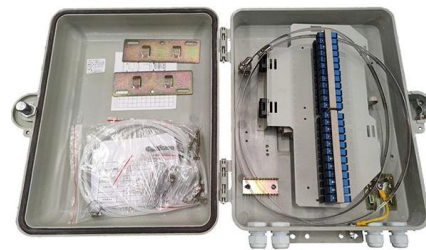

Fiber Distribution Box FTTx Solutions , CRX 8-48 Core Optical Network

As an optical distribution box wholesaler, CRXCabling offer various model optical fiber distribution boxes to support high-capacity broadband communication, and expand our ability to protect and maintain