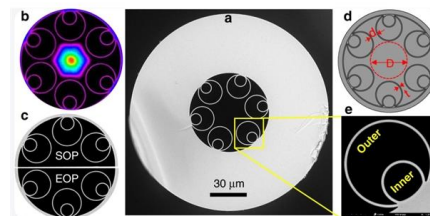

Fiber Optic Distribution Box (FDB) Manufacturer , 2-48 Core Outdoor

Wholesale fiber optic distribution boxes (FDB/NAP Box) for FTTH deployments. Support 2-48 cores, pre-connected options, and IP65/67 waterproofing. ISO certified factory direct supply. Request our 2026