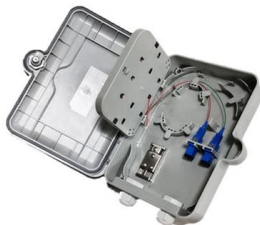

Fiber Optic Distribution Box , Fibermint

Fiber distribution boxes for FTTH termination. Splice boxes & distribution units. Wall/floor mount, 4-144 cores. OEM available. Get pricing.