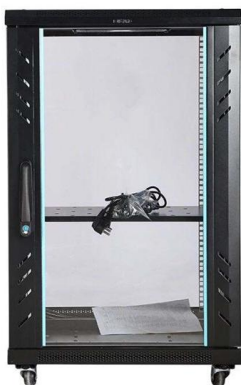

### Temporary Power Distribution Box

Power Tech's Temporary Power Distribution Box is used by contractors on jobsites (indoor or outdoor) to provide and distribute power from temporary power poles or jobsite generators. Our box is ETL

### Power distribution box-GRL

Distribution boxes are mainly used for high-voltage switchgear, transformers and other electrical equipment in indoor or outdoor substations. The power distribution

### What is a Distribution Box? - A Comprehensive Guide

A distribution box organizes and controls power flow, ensuring safety and efficiency in electrical systems.