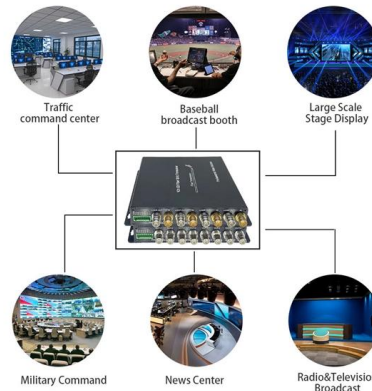

Professional Power Distribution Units PDU , DISTRO

Buy mobile, stackable and 19 power distribution units in professional quality directly online. A wide selection for event, film, industry and construction - at