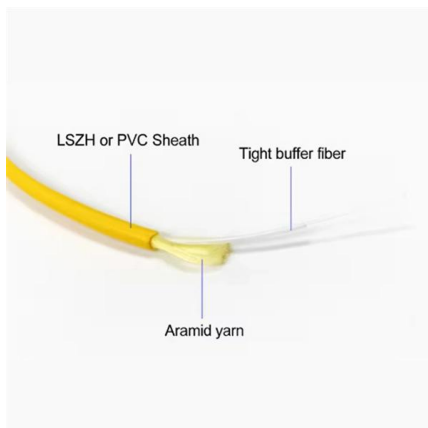

Cable Tray Technical Procurement Document

Power Cable Tray 610 gm/mm² Control Cable Tray 460 gm/mm² Cadmium / Zinc passivated 6.0 Plating of fasteners Notes: For GS ladder type cable trays, all