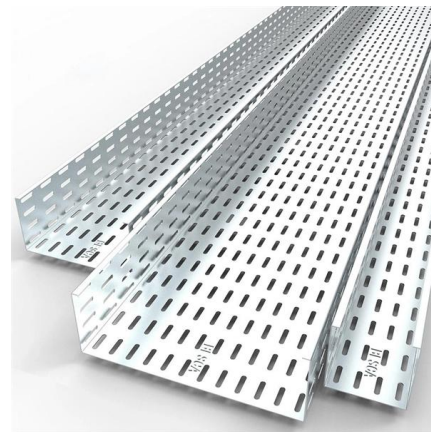

Cable Tray Technical Procurement Document

This document provides a table of contents and scope of work for supplying cable trays for a sinter plant project.