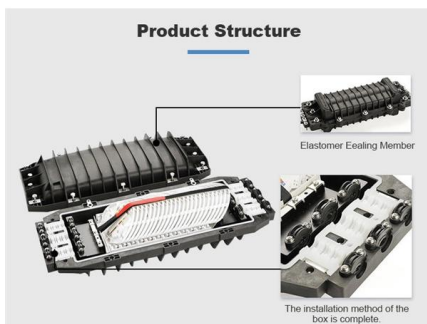

Product Description Distribution Cabinet Box - The Multi-Operator cabinet is a grouping module for fusion, coupling and connection of up to 48 fibers. It is a

48 Core Fiber OTerminal Box for High-Density FTTH

HTB8048 48-Core Fiber Optic Terminal Box Applications FTTX and FTTH Networks: Reliable termination point for drop and feeder cables in FTTx

Fiber optic splice box, 48 cores FTTH box

Splice box, 48 cores FTTH box Fiber optic splicing box for 24 adaptors SC simplex, LC duplex or E2000 with key. Wall mounting enabled.