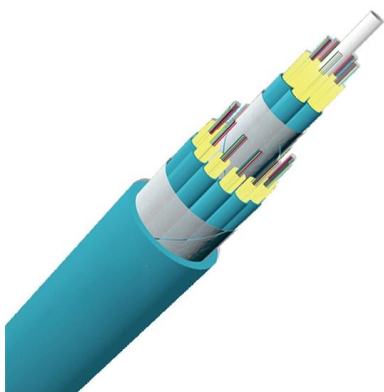

Fiber Optic Joint Enclosure

Service Provider of Fiber Optic Joint Enclosure -
Ofc Joint Closure Compass 2 Way Screw Fit Box,
Fiber optic joint closure tiffin termination box 4
way, Bamboo