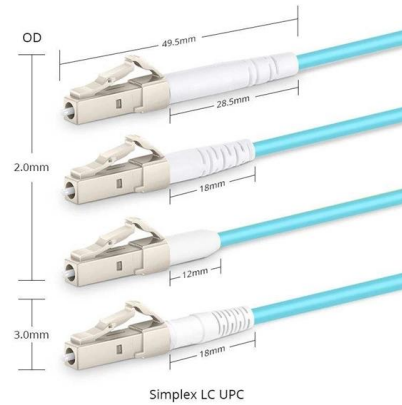

Product Description FTKS-1805-16F 24 core Fiber Optic Termination Box/ Junction box 1.Product Description This box is used as a termination point for the feeder

48 Core Fiber OTerminal Box for High-Density FTTH

The 48-Core Fiber Terminal Box is a versatile, high-capacity

All You Need To Know About Fiber Termination Boxes:

Source In this blog, we will discuss the two types of fiber optic cables and the role of a simple yet essential piece of equipment in the fiber laying

8. Conclusion In conclusion, fiber optic junction boxes are indispensable components in modern communication networks. Whether you're

Fiber Optic Joint Enclosure Box OFC Bamboo 48 Core 4

Fiber Optic Joint Enclosure Box OFC Bamboo 48 Core 4 Port Cylindrical over head Pole Mounted Distribution Box Self Locking 4 Splicing Tray Length 38 cm :