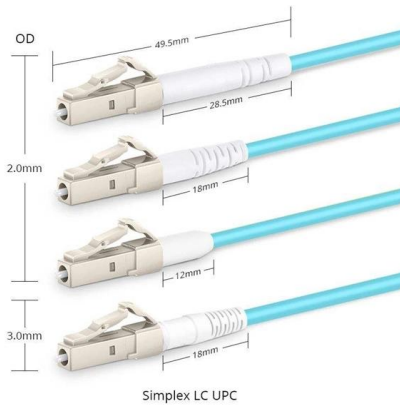

Racks and Accessories Optimize space, airflow, and cable management with Schneider Electric's high-performance server racks and network racks. Designed for data centers, IT rooms, and networking

Cabinet Rack

Server Racks Thailand custom builds Premium Quality Server Rack Cabinets, Computer Rack Cabinets, 19-Inch Relay Racks, Computer Cabinet, Network Equipment-LAN Rack Cabinets, & Rack Mount

Network Racks and Servers in Nepal at Best price in Nepal

Explore top-quality Network Racks and Servers in Nepal at Insight Technology Pvt. Ltd. Choose from a diverse range of reliable solutions.