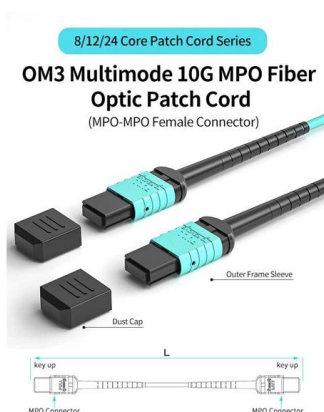

PoE Switches , TP-Link

TP Link - PoE Switches With 8 PoE+ ports, transfers data and power on one single cable Easy to use, with no configuration and installation needed