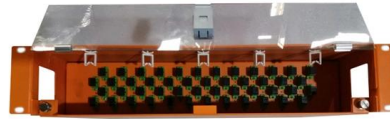

PoE Switches

TRENDnet PoE Switches save you on equipment costs & installation time by delivering both data & power over one set of Ethernet cables. A wide variety of PoE switches are offered with varying port