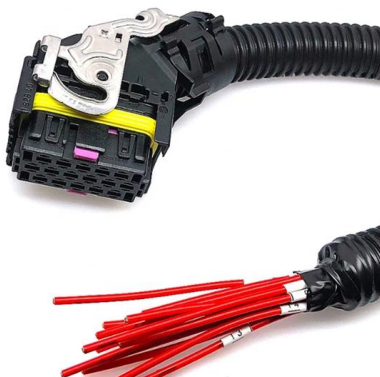

Cable Tray Manufacturer in India, Cable Tray Suppliers

We are well-known Manufacturer, Supplier, and Exporter of outstanding variety of Ladder type Cable Trays (Welded type Ladder Cable Trays, Bolt and Nut Ladder