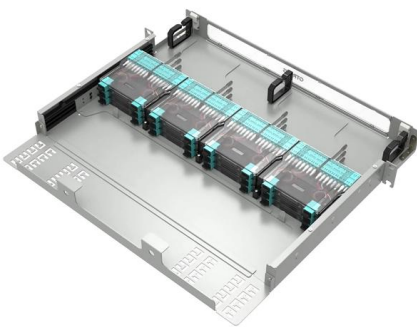

Junction Boxes , Electrical Terminal Boxes , RS

Shop at RS for wide range of Junction Boxes to protect & secure electrical connections. High-quality terminal boxes from trusted suppliers with Fast Delivery.

Amazon : Three-Phase Three in Six Out Wire Junction Branch Box 3 Phase 6 bit Terminal : Tools & Home Improvement Amazon Return Policy: Amazon Voluntary 30-Day Return Guarantee:

12 Wiring 3 Phase Junction Boxes , We Reviewed Them