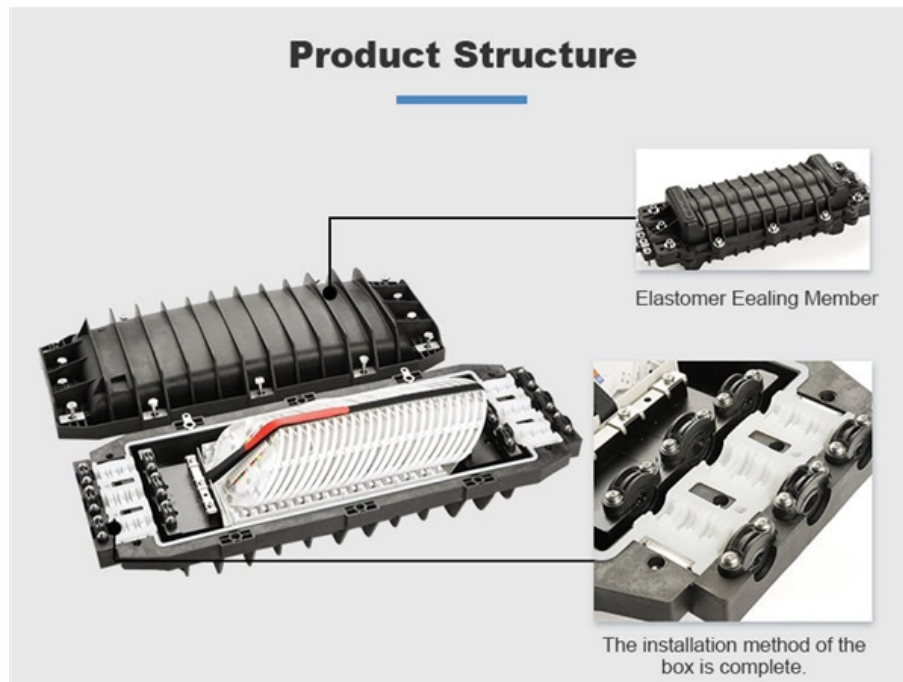

Price of three-phase wire junction box

Overview

Junction box costs range from low-price indoor models (\$10-\$60) to weatherproof units (\$70-\$450), with installation averaging \$100-\$300 depending on location and materials. If you're planning any electrical work, one of the small but important items on your list will be the. There exist variegated types of 3 phase junction box as per the electrical requirements. Crafted from fire-resistant PC material, it is designed for three-phase systems with.

Junction Boxes , Electrical Terminal Boxes , RS

Shop at RS for wide range of Junction Boxes to protect & secure electrical connections. High-quality terminal boxes from trusted suppliers with Fast Delivery.

3 phase junction box

Find 3 phase junction boxes designed for reliable three-phase electrical supply. Waterproof, CE-certified, ideal for outdoor and construction use.

Three-Phase Three in Six Out Wire Junction Branch Box 3 Phase

Terminal Box, Type 3R are wire-splice boxes for outdoor commercial or industrial applications that have a feeder tap to branch circuits. Boxes are available in three- or four-wire configurations in sizes up to