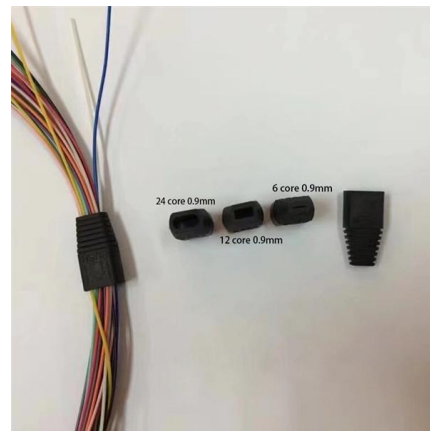

Three Phase Junction Box: Key Features & Uses

Can three phase junction box prices be negotiated for bulk orders? Yes--most suppliers offer discounts starting at 1,000 units, with some reducing prices by up to 20% for 5,000+ units.