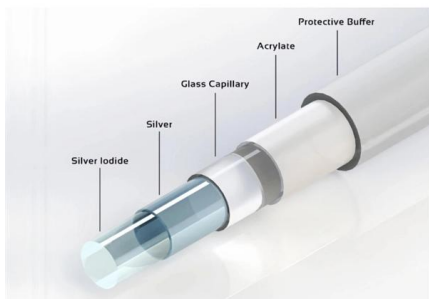

Junction Boxes Market in Thailand , Report

Pricing in the Thailand junction boxes market is influenced by a complex matrix of cost, competition, and value perception. The primary cost drivers are raw material inputs, with prices for

Junction Box With Cover cheap price , OneStockHome

Junction Box With Cover 4x4-inch cheap price

KJL Plastic Junction Boxes (IP65)

Plastic wiring junction box KJL (Plastic Junction Box) made from 100% ABS, dustproof and waterproof standard IP 65, heat resistant up to 80°, does not spread fire, has many sizes of drill holes to choose