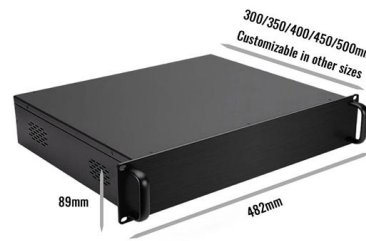

Construction site electrical enclosure

Find your construction site electrical enclosure easily amongst the 25 products from the leading brands (HLC, WALTHER WERKE, DIGITAL ELECTRIC,) on