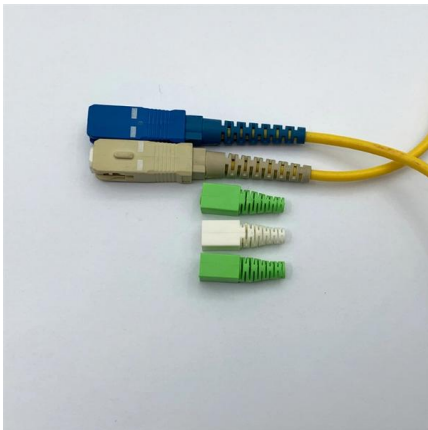

Distribution boxes

You can order directly from the official Könnert & Söhne website, where you'll find certified models at competitive prices. Order your Könnert & Söhne distribution board today and ensure safe, reliable