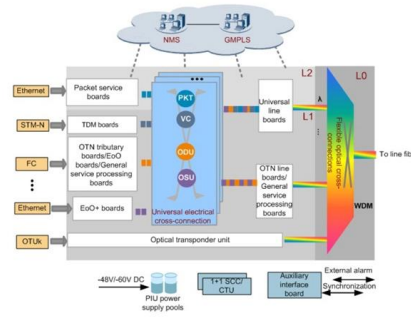

Switch Core 24 Puertos Sfp 10gb - Promart

Produtos encontrados:switch core 24 puertos sfp 10gb Ordenar por: Artículos por página:
Seleccionado para comparar productos:
Comparar Seguir leyendo Tecnología Electrohogar Muebles Terrazas y